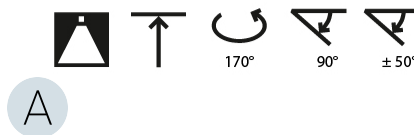

GENERAL

Series: Sign Diva Dancer
Subseries: Sign Diva Dancer
Brand: Prolicht
Division: Architectural
Mounting Type: Suspension
Mounting Location: Ceiling
Subcategory: Pendant

PHYSICAL

Shape: Round
Diameter (mm): 400
Diameter (in): 15 3/4
Height (mm): 1620
Height (in): 63 3/4
Light Distribution: Adjustable / Direct
Weight (kg): 4.5
Weight (lbs): 9.9
Diffuser: PMMA - Opal / Micro-Prism / Sparkling Secret / Vintage Industrial
Fixture Finish: SSR / BKV / CWI / CRY / HAB / UFT / ITA / RUA / FTG / MYG / LOD / PUS / FRO / FUP / KIA / POP / BLS / SPG / MEY / GOH / GUM / CHC / COM / ABZ / JAG / OBR / MOS / ROR
Fixture Material: Extruded Aluminum / Steel

ELECTRICAL

Lamp Type: LED (Zhaga Standard)
Input Wattage (W): 19.8
Total Output Wattage (W): 18
Dimming: Tri-Mode (Non-Dimming and Phase Dimming (120Vac only) and 0-10V Dimming)
Driver Included: Yes
Driver Location: Integrated
Driver Type: Constant Current - Universal
Driver Class: Class 2
Input Voltage (V): 120 - 277
Constant Current (MA): 500

LED

Color Temperature (°K): 2700 / 3000 / 3500 / 4000
Max. Delivered Lumen (lm): 1807 / 1943 / 1951 / 1991
Nominal Lumen (lm): 2250 / 2420 / 2430 / 2480
CRI: >90 CRI
Lamp Life (hrs): 50000

OPTICAL

Adjustability: Rotational Canopy 170°; Tilting Canopy ±50°; Tilting Head ±90°

RATINGS AND CERTIFICATIONS

Certified By: Certified for North American Standards
IP rating: IP20