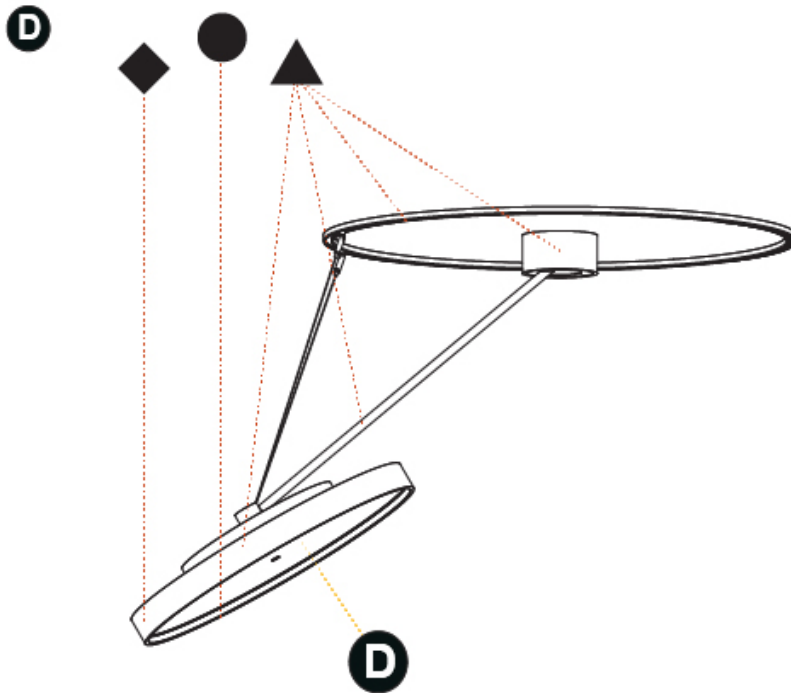

RATINGS AND CERTIFICATIONS

Certified By: Certified for North American Standards
 IP rating: IP20

SIGN DIVA DANCER KORONA SUSPENSION

A30880-

PROJECT	_____
TYPE	_____
SPECIFIER	_____
QUANTITY	_____
DATE	_____