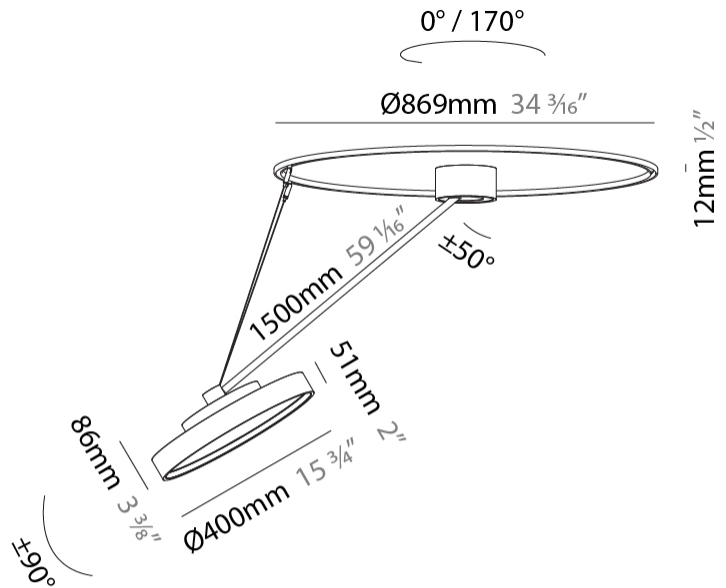

GENERAL

Series: Sign Diva Dancer
Subseries: Sign Diva Dancer
Brand: Prolicht
Division: Architectural
Mounting Type: Suspension
Mounting Location: Ceiling
Subcategory: Pendant

PHYSICAL

Shape: Round
Diameter (mm): 400
Diameter (in): 15 3/4
Height (mm): 1620
Height (in): 63 3/4
Light Distribution: Adjustable / Direct
Weight (kg): 4.5
Weight (lbs): 9.9
Diffuser: PMMA - Opal / Micro-Prism / Sparkling Secret / Vintage Industrial
Fixture Finish: SSR / BKV / CWI / CRY / HAB / UFT / ITA / RUA / FTG / MYG / LOD / PUS / FRO / FUP / KIA / POP / BLS / SPG / MEY / GOH / GUM / CHC / COM / ABZ / JAG / OBR / MOS / ROR
Fixture Material: Extruded Aluminum / Steel

ELECTRICAL

Lamp Type: LED (Zhaga Standard)
Input Wattage (W): 19.8
Total Output Wattage (W): 18
Dimming: Tri-Mode (Non-Dimming and Phase Dimming (120Vac only) and 0-10V Dimming)
Driver Included: Yes
Driver Location: Integrated
Driver Type: Constant Current - Universal
Driver Class: Class 2
Input Voltage (V): 120 - 277
Constant Current (MA): 500

LED

Color Temperature (°K): 2700 / 3000 / 3500 / 4000
Max. Delivered Lumen (lm): 1807 / 1943 / 1951 / 1991
Nominal Lumen (lm): 2250 / 2420 / 2430 / 2480
CRI: >90 CRI
Lamp Life (hrs): 50000

OPTICAL

Adjustability: Rotational Canopy 170°; Tilting Canopy ±50°; Tilting Head ±90°

RATINGS AND CERTIFICATIONS

Certified By: Certified for North American Standards
IP rating: IP20