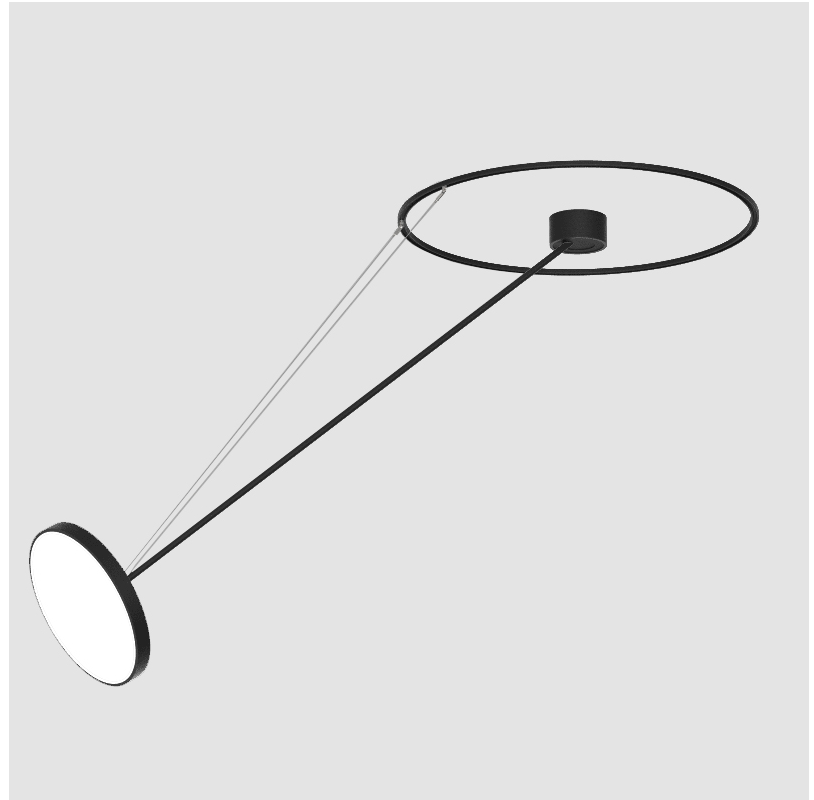

GENERAL

Series: Sign Diva Dancer
Subseries: Sign Diva Dancer
Brand: Prolicht
Division: Architectural
Mounting Type: Suspension
Mounting Location: Ceiling
Subcategory: Pendant

PHYSICAL

Shape: Round
Diameter (mm): 400
Diameter (in): 15 3/4
Height (mm): 1620
Height (in): 63 3/4
Light Distribution: Adjustable / Direct
Weight (kg): 4.5
Weight (lbs): 9.9
Diffuser: PMMA - Opal / Micro-Prism / Sparkling Secret / Vintage Industrial
Fixture Finish: SSR / BKV / CWI / CRY / HAB / UFT / ITA / RUA / FTG / MYG / LOD / PUS / FRO / FUP / KIA / POP / BLS / SPG / MEY / GOH / GUM / CHC / COM / ABZ / JAG / OBR / MOS / ROR
Fixture Material: Extruded Aluminum / Steel

ELECTRICAL

Lamp Type: LED (Zhaga Standard)
Input Wattage (W): 19.8
Total Output Wattage (W): 18
Dimming: Tri-Mode (Non-Dimming and Phase Dimming (120Vac only) and 0-10V Dimming)
Driver Included: Yes
Driver Location: Integrated
Driver Type: Constant Current - Universal
Driver Class: Class 2
Input Voltage (V): 120 - 277
Constant Current (MA): 500

LED

Color Temperature (°K): 2700 / 3000 / 3500 / 4000
Max. Delivered Lumen (lm): 1807 / 1943 / 1951 / 1991
Nominal Lumen (lm): 2250 / 2420 / 2430 / 2480
CRI: >90 CRI
Lamp Life (hrs): 50000

OPTICAL

Adjustability: Rotational Canopy 170°; Tilting Canopy ±50°; Tilting Head ±90°

RATINGS AND CERTIFICATIONS

Certified By: Certified for North American Standards
IP rating: IP20